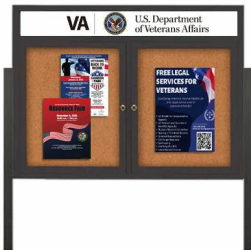

Free Standing, Two Door Enclosed Outdoor Bulletin Board 60 x 48 on Posts + Metal Cabinet + LED Light + Personalized Message Header

FOR CURRENT PRICING, VISIT THE ID # LISTED ABOVE

Product Details

- Outdoor Enclosed Bulletin Board on 2 Posts
- Weatherproof Two Door 60x48 Display Case
- Locking Cabinet with Long-Lasting LED Lighting
- Your Personalized Message Header **Printed Free**
- 5" High White Message Header Panel
- Your Text Message: Printed Max 3" High All Caps Black Helvetica Font
- **Custom Header Options:** B/W Color Logos, Graphic Images, Font Styles
- Interior Cabinet Light: LED Strip Lighting
- UL-approved, Long-Lasting, Energy-Efficient LEDs
- **Overall Cork Board Size: 60" Wide x 48" High**
- Classic Mitered Corners Style on Two Door Cabinet
- Security cam-lock on the front of each door (2 keys included)
- Each Door Mounted on a Full-Length Solid Piano Hinge
- Self-Healing Tan Cork Board Surface
- **Optional:** Vinyl-Covered Cork Board in Various Colors
- Weather-Resistant Made for the Outdoors
- Cabinet withstands typical outside elements: Not flood or waterproof
- Bottom Cabinet Weep Holes help expel any water + dissipate condensation
- Overall Cabinet Depth: **3 1/8"**
- Interior Useable Depth: **1 5/8"**
- 60 x 48 display case comes standard in **LANDSCAPE** orientation
- 4 outdoor treated metal frame finishes
- Break-Resistant Lexan Clear Acrylic Window
- Weather resistant aluminum backing with silicone sealant
- **Free Shipping** on 60x48 Outdoor Bulletin Board
- Contact Us for Custom Bulletin Boards: Standing and Wall Mount

Outdoor Leg Post Information

- Post Dimensions: 2" x 2" x 96" (8 Feet High)
- Posts are attached to the case through the sides. Pre-drilled holes will be provided on the posts for easy display case mounting
- Posts should be secured at least 3 feet into the ground for proper support.