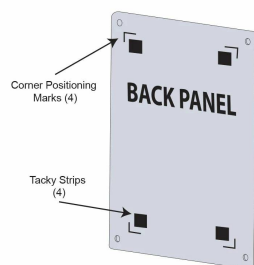

30 x 36 Floating Wall Mount Clear Acrylic Sign Holder with Standoff Hardware

FOR CURRENT PRICING, VISIT THE ID # LISTED ABOVE
FREE SHIPPING

Product Details

- 30 x 36 Acrylic Wall Mounted Sign Holder with Standoffs
- Includes (6) aluminum edge grip standoffs
- 3 standoff finishes: **Silver, Black, Gold**
- Laser etched corner marks for easy graphic placement (our exclusive feature)
- 1.5" Border on each side of the sign (3" total)
- Overall Size: **33" x 39"**
- Frame-less Poster Display with Full Viewing of Graphic
- Can be displayed in portrait or landscape orientation
- Standoff Hardware Diameter 3/4"
- Acrylic Thickness .220 per panel (.440 total)
- Accepts single 30x36 Sign, Poster, Photo, Graphic, or Sheet
- Acrylic Standoff Sign Frame is **for Indoor Use**

Model	Insert (Poster Size)	Overall Size	Ships Via
APFF-3036	30 x 36"	33" x 39"	FedEx