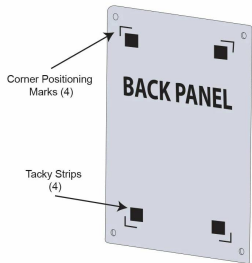

27 x 41 Floating Wall Mount Clear Acrylic Sign Holder with Standoff Hardware

FOR CURRENT PRICING, VISIT THE ID # LISTED ABOVE
FREE SHIPPING

Product Details

- 27 x 41 Acrylic Wall Mounted Sign Holder with Standoffs
- Includes (6) aluminum edge grip standoffs
- 3 standoff finishes: **Silver, Black, Gold**
- Laser etched corner marks for easy graphic placement (our exclusive feature)
- 1.5" Border on each side of the sign (3" total)
- Overall Size: **30" x 44"**
- Frame-less Poster Display with Full Viewing of Graphic
- Can be displayed in portrait or landscape orientation
- Standoff Hardware Diameter 3/4"
- Acrylic Thickness .220 per panel (.440 total)
- Accepts single 27x41 Sign, Poster, Photo, Graphic, or Sheet
- Acrylic Standoff Sign Frame is **for Indoor Use**

Model	Insert (Poster Size)	Overall Size	Ships Via
APFF-2741	27 x 41"	30" x 44"	FedEx