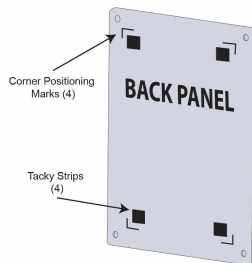

### 27 x 39 Floating Wall Mount Clear Acrylic Sign Holder with Standoff Hardware

FOR CURRENT PRICING, VISIT THE ID # LISTED ABOVE  
FREE SHIPPING

#### Product Details

- 27 x 39 Acrylic Wall Mounted Sign Holder with Standoffs
- Includes (6) aluminum edge grip standoffs
- 3 standoff finishes: **Silver, Black, Gold**
- Laser etched corner marks for easy graphic placement (our exclusive feature)
- 1.5" Border on each side of the sign (3" total)
- Overall Size: **30" x 42"**
- Frame-less Poster Display with Full Viewing of Graphic
- Can be displayed in portrait or landscape orientation
- Standoff Hardware Diameter 3/4"
- Acrylic Thickness .220 per panel (.440 total)
- Accepts single 27x39 Sign, Poster, Photo, Graphic, or Sheet
- Acrylic Standoff Sign Frame is **for Indoor Use**