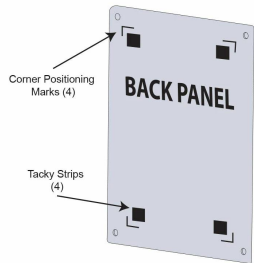

24 x 24 Floating Wall Mount Clear Acrylic Sign Holder with Standoff Hardware

FOR CURRENT PRICING, VISIT THE ID # LISTED ABOVE
FREE SHIPPING

Product Details

- 24 x 24 Acrylic Wall Sign Holder with Standoffs
- Includes (4) Aluminum Edge Grip Standoffs
- 3 standoff finishes: **Silver, Black, Gold**
- Holds 24x24 Print: Overall Acrylic Size 27x27
- Laser etched corner marks for easy graphic placement (exclusive feature)
- 1.5" Border on each side of the sign (3" total)
- Outer Acrylic Panel Size: 27" x 27"
- Frame-less Poster Display with Full Viewing of Graphic
- Can be displayed in portrait or landscape orientation
- Standoff Hardware Diameter 3/4"
- Acrylic Thickness .220 per panel (.440 total)
- Accepts single 24x24 Sign, Poster, Photo, Graphic, or Sheet
- Acrylic Standoff Sign Frame is for Indoor Use

Model	Insert (Poster Size)	Overall Size	Ships Via
APFF-2424	24" x 24"	27" x 27"	FedEx