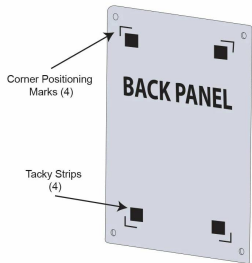

20 x 30 Floating Wall Mount Clear Acrylic Sign Holder with Standoff Hardware

FOR CURRENT PRICING, VISIT THE ID # LISTED ABOVE
FREE SHIPPING

Product Details

- 20 x 30 Acrylic Wall Mounted Sign Holder with Standoffs
- Includes (4) aluminum edge grip standoffs
- 3 standoff finishes: **Silver, Black, Gold**
- Laser etched corner marks for easy graphic placement (our exclusive feature)
- 1.5" Border on each side of the sign (3" total)
- Overall Size: **23" x 33"**
- Frame-less Poster Display with Full Viewing of Graphic
- Can be displayed in portrait or landscape orientation
- Standoff Hardware Diameter 3/4"
- Acrylic Thickness .220 per panel (.440 total)
- Accepts single 20x30 Sign, Poster, Photo, Graphic, or Sheet
- Acrylic Standoff Sign Frame is **for Indoor Use**

| Model | Insert (Poster Size) | Overall Size | Ships Via |
|-----------|----------------------|--------------|-----------|
| APFF-2030 | 20" x 30" | 23" x 33" | FedEx |