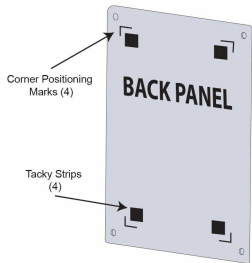

20 x 20 Floating Wall Mount Clear Acrylic Sign Holder with Standoff Hardware

FOR CURRENT PRICING, VISIT THE ID # LISTED ABOVE
FREE SHIPPING

Product Details

- 20 x 20 Acrylic Wall Mounted Sign Holder with Standoffs
- Includes (4) aluminum edge grip standoffs
- 3 standoff finishes: **Silver, Black, Gold**
- Laser etched corner marks for easy graphic placement (our exclusive feature)
- 1.5" Border on each side of the sign (3" total)
- Overall Size: **23" x 23"**
- Frame-less Poster Display with Full Viewing of Graphic
- Can be displayed in portrait or landscape orientation
- Standoff Hardware Diameter 3/4"
- Acrylic Thickness .220 per panel (.440 total)
- Accepts single 20x20 Sign, Poster, Photo, Graphic, or Sheet
- Acrylic Standoff Sign Frame is **for Indoor Use**

Model	Insert (Poster Size)	Overall Size	Ships Via
APFF-2020	20" x 20"	23" x 23"	FedEx