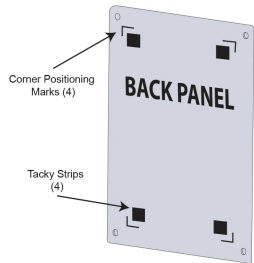

20 x 20 Floating Wall Mount Clear Acrylic Sign Holder with Standoff Hardware

FOR CURRENT PRICING, VISIT THE ID # LISTED ABOVE
FREE SHIPPING

Product Details

- 20 x 20 Acrylic Wall Mounted Sign Holder with Standoffs
- Includes (4) aluminum edge grip standoffs
- 3 standoff finishes: **Silver, Black, Gold**
- Laser etched corner marks for easy graphic placement (our exclusive feature)
- 1.5" Border on each side of the sign (3" total)
- Overall Size: **23" x 23"**
- Frame-less Poster Display with Full Viewing of Graphic
- Can be displayed in portrait or landscape orientation
- Standoff Hardware Diameter 3/4"
- Acrylic Thickness .220 per panel (.440 total)
- Accepts single 20x20 Sign, Poster, Photo, Graphic, or Sheet
- Acrylic Standoff Sign Frame is **for Indoor Use**