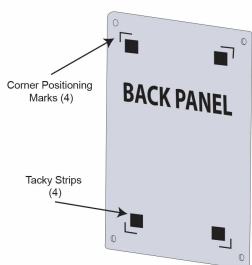

16 x 24 Floating Wall Mount Clear Acrylic Sign Holder with Standoff Hardware

FOR CURRENT PRICING, VISIT THE ID # LISTED ABOVE
FREE SHIPPING

Product Details

- 16 x 24 Acrylic Wall Mounted Sign Holder with Standoffs
- Includes (4) aluminum edge grip standoffs
- 3 standoff finishes: **Silver, Black, Gold**
- Laser etched corner marks for easy graphic placement (our exclusive feature)
- 1.5" Border on each side of the sign (3" total)
- Overall Size: **19" x 27"**
- Frame-less Poster Display with Full Viewing of Graphic
- Can be displayed in portrait or landscape orientation
- Standoff Hardware Diameter 3/4"
- Acrylic Thickness .220 per panel (.440 total)
- Accepts single 16x24 Sign, Poster, Photo, Graphic, or Sheet
- Acrylic Standoff Sign Frame is **for Indoor Use**

Model	Insert (Poster Size)	Overall Size	Ships Via
APFF-1624	16" x 24"	19" x 27"	FedEx