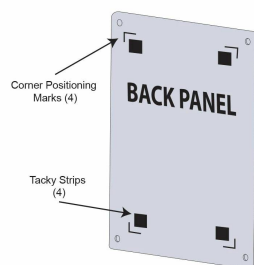

16 x 24 Floating Wall Mount Clear Acrylic Sign Holder with Standoff Hardware

FOR CURRENT PRICING, VISIT THE ID # LISTED ABOVE
FREE SHIPPING

Product Details

- 16 x 24 Acrylic Wall Mounted Sign Holder with Standoffs
- Includes (4) aluminum edge grip standoffs
- 3 standoff finishes: **Silver, Black, Gold**
- Laser etched corner marks for easy graphic placement (our exclusive feature)
- 1.5" Border on each side of the sign (3" total)
- Overall Size: **19" x 27"**
- Frame-less Poster Display with Full Viewing of Graphic
- Can be displayed in portrait or landscape orientation
- Standoff Hardware Diameter 3/4"
- Acrylic Thickness .220 per panel (.440 total)
- Accepts single 16x24 Sign, Poster, Photo, Graphic, or Sheet
- Acrylic Standoff Sign Frame is **for Indoor Use**

Model	Insert (Poster Size)	Overall Size	Ships Via
APFF-1624	16" x 24"	19" x 27"	FedEx