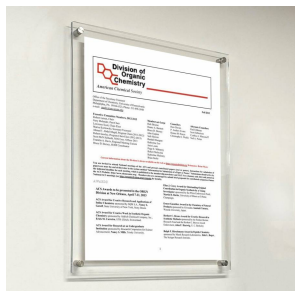

16 x 20 Floating Wall Mount Clear Acrylic Sign Holder with Standoff Hardware

FOR CURRENT PRICING, VISIT THE ID # LISTED ABOVE
FREE SHIPPING

Product Details

- 16 x 20 Acrylic Wall Mounted Sign Holder with Standoffs
- Includes (4) aluminum edge grip standoffs
- 3 standoff finishes: **Silver, Black, Gold**
- Laser etched corner marks for easy graphic placement (our exclusive feature)
- 1.5" Border on each side of the sign (3" total)
- Overall Size: **19" x 23"**
- Frame-less Poster Display with Full Viewing of Graphic
- Can be displayed in portrait or landscape orientation
- Standoff Hardware Diameter 3/4"
- Acrylic Thickness .220 per panel (.440 total)
- Accepts single 16x20 Sign, Poster, Photo, Graphic, or Sheet
- Acrylic Standoff Sign Frame is **for Indoor Use**

Model	Insert (Poster Size)	Overall Size	Ships Via
APFF-1620	16" x 20"	19" x 23"	FedEx