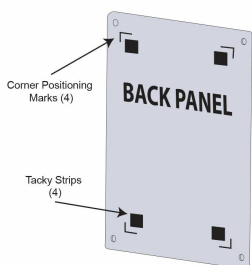

16 x 20 Floating Wall Mount Clear Acrylic Sign Holder with Standoff Hardware

FOR CURRENT PRICING, VISIT THE ID # LISTED ABOVE
FREE SHIPPING

Product Details

- 16 x 20 Acrylic Wall Mounted Sign Holder with Standoffs
- Includes (4) aluminum edge grip standoffs
- 3 standoff finishes: **Silver, Black, Gold**
- Laser etched corner marks for easy graphic placement (our exclusive feature)
- 1.5" Border on each side of the sign (3" total)
- Overall Size: **19" x 23"**
- Frame-less Poster Display with Full Viewing of Graphic
- Can be displayed in portrait or landscape orientation
- Standoff Hardware Diameter 3/4"
- Acrylic Thickness .220 per panel (.440 total)
- Accepts single 16x20 Sign, Poster, Photo, Graphic, or Sheet
- Acrylic Standoff Sign Frame is **for Indoor Use**

Model	Insert (Poster Size)	Overall Size	Ships Via
APFF-1620	16" x 20"	19" x 23"	FedEx