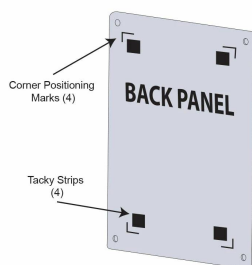

16 x 16 Floating Wall Mount Clear Acrylic Sign Holder with Standoff Hardware

FOR CURRENT PRICING, VISIT THE ID # LISTED ABOVE
FREE SHIPPING

Product Details

- 16 x 16 Acrylic Wall Mounted Sign Holder with Standoffs
- Includes (4) aluminum edge grip standoffs
- 3 standoff finishes: **Silver, Black, Gold**
- Laser etched corner marks for easy graphic placement (our exclusive feature)
- 1.5" Border on each side of the sign (3" total)
- Overall Size: **19" x 19"**
- Frame-less Poster Display with Full Viewing of Graphic
- Can be displayed in portrait or landscape orientation
- Standoff Hardware Diameter 3/4"
- Acrylic Thickness .220 per panel (.440 total)
- Accepts single 16x16 Sign, Poster, Photo, Graphic, or Sheet
- Acrylic Standoff Sign Frame is **for Indoor Use**

Model	Insert (Poster Size)	Overall Size	Ships Via
APFF-1616	16" x 16"	19" x 19"	FedEx