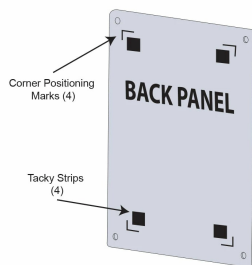

16 x 16 Floating Wall Mount Clear Acrylic Sign Holder with Standoff Hardware

FOR CURRENT PRICING, VISIT THE ID # LISTED ABOVE
FREE SHIPPING

Product Details

- 16 x 16 Acrylic Wall Mounted Sign Holder with Standoffs
- Includes (4) aluminum edge grip standoffs
- 3 standoff finishes: **Silver, Black, Gold**
- Laser etched corner marks for easy graphic placement (our exclusive feature)
- 1.5" Border on each side of the sign (3" total)
- Overall Size: **19" x 19"**
- Frame-less Poster Display with Full Viewing of Graphic
- Can be displayed in portrait or landscape orientation
- Standoff Hardware Diameter 3/4"
- Acrylic Thickness .220 per panel (.440 total)
- Accepts single 16x16 Sign, Poster, Photo, Graphic, or Sheet
- Acrylic Standoff Sign Frame is **for Indoor Use**

Model	Insert (Poster Size)	Overall Size	Ships Via
APFF-1616	16" x 16"	19" x 19"	FedEx