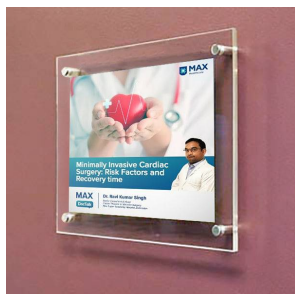

16 x 16 Floating Wall Mount Clear Acrylic Sign Holder with Standoff Hardware

FOR CURRENT PRICING, VISIT THE ID # LISTED ABOVE
FREE SHIPPING

Product Details

- 16 x 16 Acrylic Wall Mounted Sign Holder with Standoffs
- Includes (4) aluminum edge grip standoffs
- 3 standoff finishes: **Silver, Black, Gold**
- Laser etched corner marks for easy graphic placement (our exclusive feature)
- 1.5" Border on each side of the sign (3" total)
- Overall Size: **19" x 19"**
- Frame-less Poster Display with Full Viewing of Graphic
- Can be displayed in portrait or landscape orientation
- Standoff Hardware Diameter 3/4"
- Acrylic Thickness .220 per panel (.440 total)
- Accepts single 16x16 Sign, Poster, Photo, Graphic, or Sheet
- Acrylic Standoff Sign Frame is **for Indoor Use**