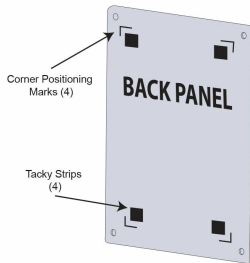

### 12 x 20 Floating Wall Mount Clear Acrylic Sign Holder with Standoff Hardware

FOR CURRENT PRICING, VISIT THE ID # LISTED ABOVE  
FREE SHIPPING

#### Product Details

- 12 x 20 Acrylic Wall Mounted Sign Holder with Standoffs
- Includes (4) aluminum edge grip standoffs
- 3 standoff finishes: **Silver, Black, Gold**
- Laser etched corner marks for easy graphic placement (our exclusive feature)
- 1.25" Border on each side of the sign (3" total)
- Overall Size: **14.5" x 22.5"**
- Frame-less Poster Display with Full Viewing of Graphic
- Can be displayed in portrait or landscape orientation
- Standoff Hardware Diameter 3/4"
- Acrylic Thickness .220 per panel (.440 total)
- Accepts single 12x20 Sign, Poster, Photo, Graphic, or Sheet
- Acrylic Standoff Sign Frame is **for Indoor Use**