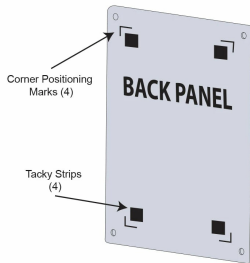

12 x 20 Floating Wall Mount Clear Acrylic Sign Holder with Standoff Hardware

FOR CURRENT PRICING, VISIT THE ID # LISTED ABOVE
FREE SHIPPING

Product Details

- 12 x 20 Acrylic Wall Mounted Sign Holder with Standoffs
- Includes (4) aluminum edge grip standoffs
- 3 standoff finishes: **Silver, Black, Gold**
- Laser etched corner marks for easy graphic placement (our exclusive feature)
- 1.25" Border on each side of the sign (3" total)
- Overall Size: **14.5" x 22.5"**
- Frame-less Poster Display with Full Viewing of Graphic
- Can be displayed in portrait or landscape orientation
- Standoff Hardware Diameter 3/4"
- Acrylic Thickness .220 per panel (.440 total)
- Accepts single 12x20 Sign, Poster, Photo, Graphic, or Sheet
- Acrylic Standoff Sign Frame is **for Indoor Use**

| Model | Insert (Poster Size) | Overall Size | Ships Via |
|-----------|----------------------|---------------|-----------|
| APFF-1220 | 12" x 20" | 14.5" x 22.5" | FedEx |