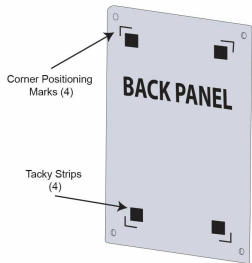

12 x 18 Floating Wall Mount Clear Acrylic Sign Holder with Corner Metal Standoff Hardware

FOR CURRENT PRICING, VISIT THE ID # LISTED ABOVE
FREE SHIPPING

Product Details

- 12x18 Acrylic Wall Sign Holder with Standoffs
- Includes (4) Aluminum Edge Grip Standoffs
- Three Standoff Finishes: **Silver, Black, Gold**
- Laser etched corner marks for easy graphic placement
- 1.25" Border on each side of the sign (3" total)
- Overall Size: **14.5" x 20.5"**
- Frame-less Poster Display with Full Viewing of Graphic
- Display Frame in Portrait or Landscape Orientation
- Standoff Hardware Diameter **3/4"**
- Acrylic Thickness .220 per panel (440 total)
- Accepts single 12x18 Sign, Poster, Photo, Graphic Print, etc.
- Acrylic Standoff Sign Frame is **for Indoor Use**

Model	Insert (Poster Size)	Overall Size	Ships Via
APFF-1218	12" x 18"	14.5" x 20.5"	FedEx