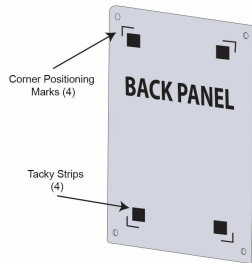

12 x 18 Floating Wall Mount Clear Acrylic Sign Holder with Corner Metal Standoff Hardware

FOR CURRENT PRICING, VISIT THE ID # LISTED ABOVE
FREE SHIPPING

Product Details

- 12x18 Acrylic Wall Sign Holder with Standoffs
- Includes (4) Aluminum Edge Grip Standoffs
- Three Standoff Finishes: **Silver, Black, Gold**
- Laser etched corner marks for easy graphic placement
- 1.25" Border on each side of the sign (3" total)
- Overall Size: **14.5" x 20.5"**
- Frame-less Poster Display with Full Viewing of Graphic
- Display Frame in Portrait or Landscape Orientation
- Standoff Hardware Diameter **3/4"**
- Acrylic Thickness .220 per panel (440 total)
- Accepts single 12x18 Sign, Poster, Photo, Graphic Print, etc.
- Acrylic Standoff Sign Frame is **for Indoor Use**

Model	Insert (Poster Size)	Overall Size	Ships Via
APFF-1218	12" x 18"	14.5" x 20.5"	FedEx