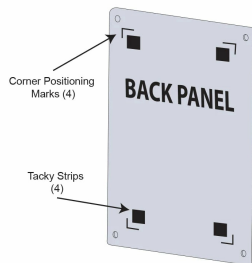

11 x 14 Floating Wall Mount Clear Acrylic Sign Holder with Standoff Hardware

FOR CURRENT PRICING, VISIT THE ID # LISTED ABOVE
FREE SHIPPING

Product Details

- 11 x 14 Acrylic Wall Mounted Sign Holder with Standoffs
- Includes (4) aluminum edge grip standoffs
- 3 standoff finishes: **Silver, Black, Gold**
- Laser etched corner marks for easy graphic placement (our exclusive feature)
- 1.25" Border on each side of the sign (3" total)
- Overall Size: **13.5" x 16.5"**
- Frame-less Poster Display with Full Viewing of Graphic
- Can be displayed in portrait or landscape orientation
- Standoff Hardware Diameter 3/4"
- Acrylic Thickness .220 per panel (.440 total)
- Accepts single 11x14 Sign, Poster, Photo, Graphic, or Sheet
- Acrylic Standoff Sign Frame is **for Indoor Use**

Model	Insert (Poster Size)	Overall Size	Ships Via
APFF-1114	11" x 14"	13.5" x 16.5"	FedEx