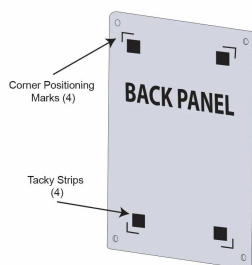

10 x 20 Floating Wall Mount Clear Acrylic Sign Holder with Standoff Hardware

FOR CURRENT PRICING, VISIT THE ID # LISTED ABOVE
FREE SHIPPING

Product Details

- 10 x 20 Acrylic Wall Mounted Sign Holder with Standoffs
- Includes (4) aluminum edge grip standoffs
- 3 standoff finishes: **Silver, Black, Gold**
- Laser etched corner marks for easy graphic placement (our exclusive feature)
- 1.25" Border on each side of the sign (3" total)
- Overall Size: **12.5" x 22.5"**
- Frame-less Poster Display with Full Viewing of Graphic
- Can be displayed in portrait or landscape orientation
- Standoff Hardware Diameter 3/4"
- Acrylic Thickness .220 per panel (.440 total)
- Accepts single 10x20 Sign, Poster, Photo, Graphic, or Sheet
- Acrylic Standoff Sign Frame is **for Indoor Use**

Model	Insert (Poster Size)	Overall Size	Ships Via
APFF-1020	10" x 20"	12.5" x 22.5"	FedEx