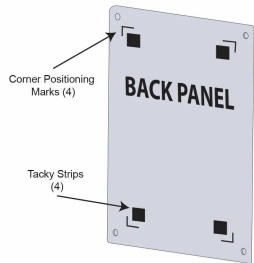

10 x 12 Floating Wall Mount Clear Acrylic Sign Holder with Standoff Hardware

FOR CURRENT PRICING, VISIT THE ID # LISTED ABOVE
FREE SHIPPING

Product Details

- 10 x 12 Acrylic Wall Mounted Sign Holder with Standoffs
- Includes (4) aluminum edge grip standoffs
- 3 standoff finishes: **Silver, Black, Gold**
- Laser etched corner marks for easy graphic placement (our exclusive feature)
- 1.25" Border on each side of the sign (3" total)
- Overall Size: **12.5" x 14.5"**
- Frame-less Poster Display with Full Viewing of Graphic
- Can be displayed in portrait or landscape orientation
- Standoff Hardware Diameter 3/4"
- Acrylic Thickness .220 per panel (.440 total)
- Accepts single 10x12 Sign, Poster, Photo, Graphic, or Sheet
- Acrylic Standoff Sign Frame is **for Indoor Use**

Model	Insert (Poster Size)	Overall Size	Ships Via
APFF-1012	10" x 12"	12.5" x 14.5"	FedEx