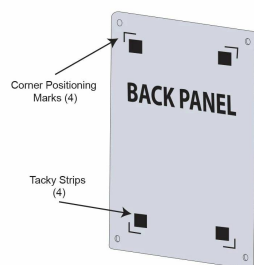

10 x 12 Floating Wall Mount Clear Acrylic Sign Holder with Standoff Hardware

FOR CURRENT PRICING, VISIT THE ID # LISTED ABOVE
FREE SHIPPING

Product Details

- 10 x 12 Acrylic Wall Mounted Sign Holder with Standoffs
- Includes (4) aluminum edge grip standoffs
- 3 standoff finishes: **Silver, Black, Gold**
- Laser etched corner marks for easy graphic placement (our exclusive feature)
- 1.25" Border on each side of the sign (3" total)
- Overall Size: **12.5" x 14.5"**
- Frame-less Poster Display with Full Viewing of Graphic
- Can be displayed in portrait or landscape orientation
- Standoff Hardware Diameter 3/4"
- Acrylic Thickness .220 per panel (.440 total)
- Accepts single 10x12 Sign, Poster, Photo, Graphic, or Sheet
- Acrylic Standoff Sign Frame is **for Indoor Use**

Model	Insert (Poster Size)	Overall Size	Ships Via
APFF-1012	10" x 12"	12.5" x 14.5"	FedEx