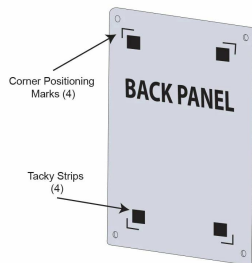

10 x 12 Floating Wall Mount Clear Acrylic Sign Holder with Standoff Hardware

FOR CURRENT PRICING, VISIT THE ID # LISTED ABOVE
FREE SHIPPING

Product Details

- 10 x 12 Acrylic Wall Mounted Sign Holder with Standoffs
- Includes (4) aluminum edge grip standoffs
- 3 standoff finishes: **Silver, Black, Gold**
- Laser etched corner marks for easy graphic placement (our exclusive feature)
- 1.25" Border on each side of the sign (3" total)
- Overall Size: **12.5" x 14.5"**
- Frame-less Poster Display with Full Viewing of Graphic
- Can be displayed in portrait or landscape orientation
- Standoff Hardware Diameter 3/4"
- Acrylic Thickness .220 per panel (.440 total)
- Accepts single 10x12 Sign, Poster, Photo, Graphic, or Sheet
- Acrylic Standoff Sign Frame is **for Indoor Use**

Model	Insert (Poster Size)	Overall Size	Ships Via
APFF-1012	10" x 12"	12.5" x 14.5"	FedEx