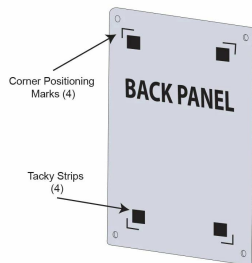

9 x 12 Floating Wall Mount Clear Acrylic Sign Holder with Standoff Hardware

FOR CURRENT PRICING, VISIT THE ID # LISTED ABOVE
FREE SHIPPING

Product Details

- 9 x 12 Acrylic Wall Mounted Sign Holder with Standoffs
- Includes (4) aluminum edge grip standoffs
- 3 standoff finishes: **Silver, Black, Gold**
- Laser etched corner marks for easy graphic placement (our exclusive feature)
- 1.25" Border on each side of the sign (3" total)
- Overall Size: **11.5" x 14.5"**
- Frame-less Poster Display with Full Viewing of Graphic
- Can be displayed in portrait or landscape orientation
- Standoff Hardware Diameter 3/4"
- Acrylic Thickness .220 per panel (.440 total)
- Accepts single 9x12 Sign, Poster, Photo, Graphic, or Sheet
- Acrylic Standoff Sign Frame is **for Indoor Use**

Model	Insert (Poster Size)	Overall Size	Ships Via
APFF-912	9" x 12"	11.5" x 14.5"	FedEx