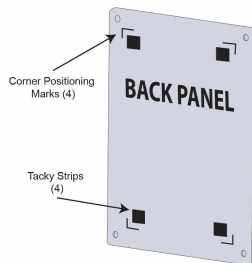

### 9 x 12 Floating Wall Mount Clear Acrylic Sign Holder with Standoff Hardware

FOR CURRENT PRICING, VISIT THE ID # LISTED ABOVE  
FREE SHIPPING

#### Product Details

- 9 x 12 Acrylic Wall Mounted Sign Holder with Standoffs
- Includes (4) aluminum edge grip standoffs
- 3 standoff finishes: **Silver, Black, Gold**
- Laser etched corner marks for easy graphic placement (our exclusive feature)
- 1.25" Border on each side of the sign (3" total)
- Overall Size: **11.5" x 14.5"**
- Frame-less Poster Display with Full Viewing of Graphic
- Can be displayed in portrait or landscape orientation
- Standoff Hardware Diameter 3/4"
- Acrylic Thickness .220 per panel (.440 total)
- Accepts single 9x12 Sign, Poster, Photo, Graphic, or Sheet
- Acrylic Standoff Sign Frame is **for Indoor Use**