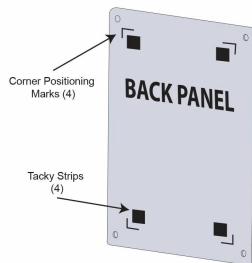

8.5 x 14 Floating Wall Mount Clear Acrylic Sign Holder with Standoff Hardware

FOR CURRENT PRICING, VISIT THE ID # LISTED ABOVE
FREE SHIPPING

Product Details

- 8.5 x 14 Acrylic Wall Mounted Sign Holder with Standoffs
- Includes (4) aluminum edge grip standoffs
- 3 standoff finishes: **Silver, Black, Gold**
- Laser etched corner marks for easy graphic placement (our exclusive feature)
- 1.25" Border on each side of the sign (3" total)
- Overall Size: **11" x 16.5"**
- Frame-less Poster Display with Full Viewing of Graphic
- Can be displayed in portrait or landscape orientation
- Standoff Hardware Diameter 3/4"
- Acrylic Thickness .220 per panel (.440 total)
- Accepts single 8.5x14 Sign, Poster, Photo, Graphic, or Sheet
- Acrylic Standoff Sign Frame is **for Indoor Use**

Model	Insert (Poster Size)	Overall Size	Ships Via
APFF-8514	8.5" x 14"	11" x 16.5"	FedEx