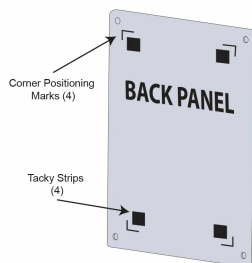

8.5 x 14 Floating Wall Mount Clear Acrylic Sign Holder with Standoff Hardware

FOR CURRENT PRICING, VISIT THE ID # LISTED ABOVE
FREE SHIPPING

Product Details

- 8.5 x 14 Acrylic Wall Mounted Sign Holder with Standoffs
- Includes (4) aluminum edge grip standoffs
- 3 standoff finishes: **Silver, Black, Gold**
- Laser etched corner marks for easy graphic placement (our exclusive feature)
- 1.25" Border on each side of the sign (3" total)
- Overall Size: **11" x 16.5"**
- Frame-less Poster Display with Full Viewing of Graphic
- Can be displayed in portrait or landscape orientation
- Standoff Hardware Diameter 3/4"
- Acrylic Thickness .220 per panel (.440 total)
- Accepts single 8.5x14 Sign, Poster, Photo, Graphic, or Sheet
- Acrylic Standoff Sign Frame is **for Indoor Use**

Model	Insert (Poster Size)	Overall Size	Ships Via
APFF-8514	8.5" x 14"	11" x 16.5"	FedEx