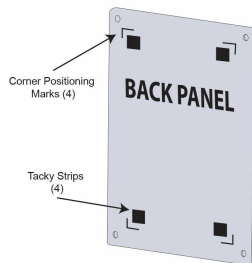

### 8 x 10 Floating Wall Mount Clear Acrylic Sign Holder with Standoff Hardware

FOR CURRENT PRICING, VISIT THE ID # LISTED ABOVE  
FREE SHIPPING

#### Product Details

- 8 x 10 Acrylic Wall Mounted Sign Holder with Standoffs
- Includes (4) aluminum edge grip standoffs
- 3 standoff finishes: **Silver, Black, Gold**
- Laser etched corner marks for easy graphic placement (our exclusive feature)
- 1.25" Border on each side of the sign (3" total)
- Overall Size: **10.5" x 12.5"**
- Frame-less Poster Display with Full Viewing of Graphic
- Can be displayed in portrait or landscape orientation
- Standoff Hardware Diameter 3/4"
- Acrylic Thickness .220 per panel (.440 total)
- Accepts single 8x10 Sign, Poster, Photo, Graphic, or Sheet
- Acrylic Standoff Sign Frame is **for Indoor Use**