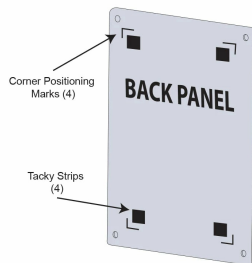

27 x 40 Floating Wall Mount Clear Acrylic Sign Holder with Standoff Hardware

FOR CURRENT PRICING, VISIT THE ID # LISTED ABOVE
FREE SHIPPING

Product Details

- 27 x 40 Acrylic Wall Mounted Sign Holder with Standoffs
- Includes (6) aluminum edge grip standoffs
- 3 standoff finishes: **Silver, Black, Gold**
- Laser etched corner marks for easy graphic placement (our exclusive feature)
- 1.5" Border on each side of the sign (3" total)
- Overall Size: **30" x 43"**
- Frame-less Poster Display with Full Viewing of Graphic
- Can be displayed in portrait or landscape orientation
- Standoff Hardware Diameter 3/4"
- Acrylic Thickness .220 per panel (.440 total)
- Accepts single 27x40 Sign, Poster, Photo, Graphic, or Sheet
- Acrylic Standoff Sign Frame is **for Indoor Use**

Model	Insert (Poster Size)	Overall Size	Ships Via
APFF-2740	27" x 40"	30" x 43"	FedEx