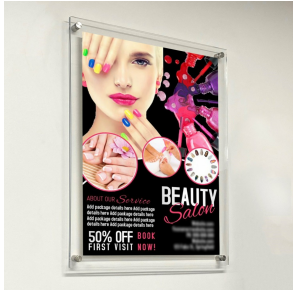

### 24 x 36 Floating Wall Mount Clear Acrylic Sign Holder with Standoff Hardware

FOR CURRENT PRICING, VISIT THE ID # LISTED ABOVE  
FREE SHIPPING

#### Product Details

- 24 x 36 Acrylic Wall Mounted Sign Holder with Standoffs
- Includes (6) aluminum edge grip standoffs
- 3 standoff finishes: **Silver, Black, Gold**
- Laser etched corner marks for easy graphic placement (our exclusive feature)
- 1.5" Border on each side of the sign (3" total)
- Overall Size: **27" x 39"**
- Frame-less Poster Display with Full Viewing of Graphic
- Can be displayed in portrait or landscape orientation
- Standoff Hardware Diameter 3/4"
- Acrylic Thickness .220 per panel (.440 total)
- Accepts single 24x36 Sign, Poster, Photo, Graphic, or Sheet
- Acrylic Standoff Sign Frame is **for Indoor Use**