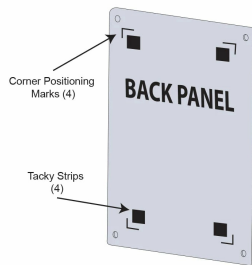

### 24 x 36 Floating Wall Mount Clear Acrylic Sign Holder with Standoff Hardware

FOR CURRENT PRICING, VISIT THE ID # LISTED ABOVE  
FREE SHIPPING

#### Product Details

- 24 x 36 Acrylic Wall Mounted Sign Holder with Standoffs
- Includes (6) aluminum edge grip standoffs
- 3 standoff finishes: **Silver, Black, Gold**
- Laser etched corner marks for easy graphic placement (our exclusive feature)
- 1.5" Border on each side of the sign (3" total)
- Overall Size: **27" x 39"**
- Frame-less Poster Display with Full Viewing of Graphic
- Can be displayed in portrait or landscape orientation
- Standoff Hardware Diameter 3/4"
- Acrylic Thickness .220 per panel (.440 total)
- Accepts single 24x36 Sign, Poster, Photo, Graphic, or Sheet
- Acrylic Standoff Sign Frame is **for Indoor Use**