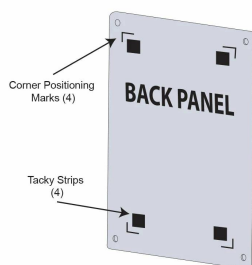

24 x 30 Floating Wall Mount Clear Acrylic Sign Holder with Standoff Hardware

FOR CURRENT PRICING, VISIT THE ID # LISTED ABOVE
FREE SHIPPING

Product Details

- 24 x 30 Acrylic Wall Mounted Sign Holder with Standoffs
- Includes (4) aluminum edge grip standoffs
- 3 standoff finishes: **Silver, Black, Gold**
- Laser etched corner marks for easy graphic placement (our exclusive feature)
- 1.5" Border on each side of the sign (3" total)
- Overall Size: **27" x 33"**
- Frame-less Poster Display with Full Viewing of Graphic
- Can be displayed in portrait or landscape orientation
- Standoff Hardware Diameter 3/4"
- Acrylic Thickness .220 per panel (.440 total)
- Accepts single 24x30 Sign, Poster, Photo, Graphic, or Sheet
- Acrylic Standoff Sign Frame is **for Indoor Use**

| Model | Insert (Poster Size) | Overall Size | Ships Via |
|-----------|----------------------|--------------|-----------|
| APFF-2430 | 24" x 30" | 27" x 33" | FedEx |