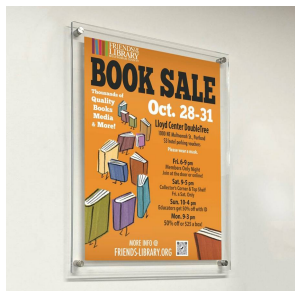

24 x 30 Floating Wall Mount Clear Acrylic Sign Holder with Standoff Hardware

FOR CURRENT PRICING, VISIT THE ID # LISTED ABOVE
FREE SHIPPING

Product Details

- 24 x 30 Acrylic Wall Mounted Sign Holder with Standoffs
- Includes (4) aluminum edge grip standoffs
- 3 standoff finishes: **Silver, Black, Gold**
- Laser etched corner marks for easy graphic placement (our exclusive feature)
- 1.5" Border on each side of the sign (3" total)
- Overall Size: **27" x 33"**
- Frame-less Poster Display with Full Viewing of Graphic
- Can be displayed in portrait or landscape orientation
- Standoff Hardware Diameter 3/4"
- Acrylic Thickness .220 per panel (.440 total)
- Accepts single 24x30 Sign, Poster, Photo, Graphic, or Sheet
- Acrylic Standoff Sign Frame is **for Indoor Use**

| Model | Insert (Poster Size) | Overall Size | Ships Via |
|-----------|----------------------|--------------|-----------|
| APFF-2430 | 24" x 30" | 27" x 33" | FedEx |