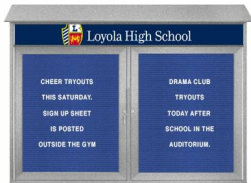

48" x 36" Outdoor Message Center Letter Board with Header | Wall Mount Double Door Enclosed Display Board

FOR CURRENT PRICING, VISIT THE ID # LISTED ABOVE

Product Details

- **Outdoor Enclosed Letter Board**
- **Wall Mount Exterior Message Center**
- **48 x 36** Letter Board Cabinet Size
- Letter Board with Changeable Letters
- Weatherproof Information Display Board
- 5" High White Message Header Panel with Your Message
- **Personalized Message Header Printed Free**
- **Your Text Message: Printed Max 3" High All Caps Black Helvetica Font**
- Hinged Two Door Display Case
- **Faux Wood Style Display Case**
- **Two Sturdy Hinged Doors**
- **Grooved Vinyl Covered Letterboard Panel**
- Locking Letter Board Display with 2 Keys
- Heavy-duty construction for years of use
- **Eco-Friendly, Maintenance Free Recycled Plastic**
- **High Density Recycled Plastic (polyethylene construction)**
- **Faux Wood Design - Looks Like real Wood**
- Will not crack or decay, split, rot or chip
- Impervious to water, chemicals, and insects
- Finished back panel adds structural integrity
- Removable interior letter board panel surface
- **LED illuminated display cases are Optional**
- 3/4" wide main frame / 1 1/2" wide door frame
- 5 1/2" exterior depth / 3 3/4" interior depth
- 8 1/2" rain overhang cover depth
- **Call For Custom Outside Message Center Sizes**
- **145 piece 2" Helvetica letter / number set included**

INSIDE PERIMETER (ALL 4 SIDES)

For this option we place an LED strip light along the entire Perimeter of the interior display case. The light will shine from all 4 sides of the interior case, bringing more light intensity to the contents being displayed inside.