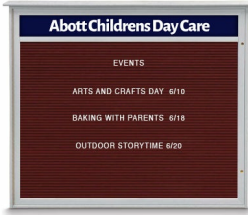

42" x 42" Viewable Area Outdoor Message Center Letter Board with Header | Single Door Information Board

FOR CURRENT PRICING, VISIT THE ID # LISTED ABOVE

Product Details

OVERHANG ROOF
(BACK VIEW)

ECO-FRIENDLY

BENEFITS

- Maintenance Free Recycled Plastic
- Will not crack or decay, split or rot
- Impervious to water, chemicals, and insects

- Outdoor Letter Board Message Center with Header
- **42 X 42 Viewing Window Area**
- Weather Resistant Display Case
- Wall Mount Cabinet
- Durable Outdoor Vinyl Letter Board Interior Panel
- Display important messages and protect them from the elements
- **Overall size will vary based on orientation selected (see size chart below)**
- Changeable Letter Board Information Board
- 5" High White Message Header Panel with Your Message
- **Personalized Message Header Printed Free**
- Your Text Message: Printed Max 3" High All Caps Black Helvetica Font
- Great for university campuses, parks, and golf courses
- **Lockable** door side mounted on a full-length piano **LEFT-Hinged**
- **Eco-Friendly, High density Polyethylene construction**
- **Maintenance Free Recycled Plastic Lumber**
- **Faux Wood Design - Looks Like Real Wood**
- **Will not rot, splinter, or crack**
- **Impervious to water, chemicals, and insects**
- Designed and Built for the Outdoors
- Withstands typical everyday outside elements: Not floodproof
- **Bottom Cabinet WEEP HOLES** help drain any water
- Vents help dissipate and reduce any condensation buildup
- Finished back panel adds structural integrity
- Removable interior Letterboard surface panel
- Locks included with two keys
- **3/4" wide main frame / 1 1/2' wide door frame**
- **5 1/2" exterior depth / 3 3/4" interior depth**
- **8 1/2" rain cover depth**
- **Exterior Cabinet Rain Shield (Roof Overhang)**
- LED Illuminated display cases are Optional
- [Call to Customize Single Door Message Center Letter Board](#)
- **145 piece 2" Helvetica letter / number set included**