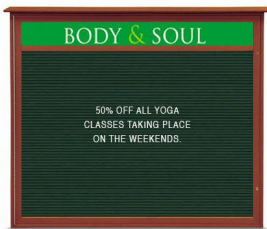

36" x 48" Viewable Area Outdoor Message Center Letter Board with Header | Single Door Information Board

FOR CURRENT PRICING, VISIT THE ID # LISTED ABOVE

Product Details

OVERHANG ROOF
(BACK VIEW)

ECO-FRIENDLY

BENEFITS

- Maintenance Free Recycled Plastic
- Will not crack or decay, split or rot
- Impervious to water, chemicals, and insects

- Outdoor Letter Board Message Center with Header
- **36 x 48 Viewing Window Area**
- Weather Resistant Display Case
- Wall Mount Cabinet
- Durable Outdoor Vinyl Letter Board Interior Panel
- Display important messages and protect them from the elements
- **Overall size will vary based on orientation selected (see size chart below)**
- Changeable Letter Board Information Board
- 5" High White Message Header Panel with Your Message
- **Personalized Message Header Printed Free**
- Your Text Message: Printed Max 3" High All Caps Black Helvetica Font
- Great for university campuses, parks, and golf courses
- **Lockable** door side mounted on a full-length piano **LEFT-Hinged**
- **Eco-Friendly, High density Polyethylene construction**
- **Maintenance Free Recycled Plastic Lumber**
- **Faux Wood Design - Looks Like Real Wood**
- **Will not rot, splinter, or crack**
- **Impervious to water, chemicals, and insects**
- Designed and Built for the Outdoors
- Withstands typical everyday outside elements: Not floodproof
- **Bottom Cabinet WEEP HOLES** help drain any water
- Vents help dissipate and reduce any condensation buildup
- Finished back panel adds structural integrity
- Removable interior Letterboard surface panel
- Locks included with two keys
- **3/4" wide main frame / 1 1/2' wide door frame**
- **5 1/2" exterior depth / 3 3/4" interior depth**
- **8 1/2" rain cover depth**
- **Exterior Cabinet Rain Shield (Roof Overhang)**
- LED Illuminated display cases are Optional
- [Call to Customize Single Door Message Center Letter Board](#)
- **145 piece 2" Helvetica letter / number set included**