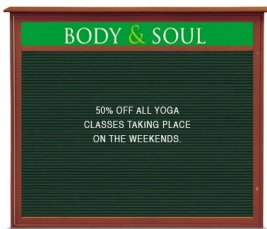

36" x 48" Viewable Area Outdoor Message Center Letter Board with Header | Single Door Information Board

FOR CURRENT PRICING, VISIT THE ID # LISTED ABOVE

Product Details