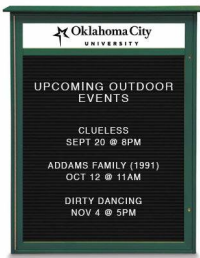

### 20" x 20" Viewable Area Outdoor Message Center Letter Board with Header | Single Door Information Board

FOR CURRENT PRICING, VISIT THE ID # LISTED ABOVE

OVERHANG ROOF  
(BACK VIEW)

ECO-FRIENDLY

#### Product Details

- Outdoor Letter Board Message Center with Header
- **20 x 20 Viewing Window Area**
- Weather Resistant Display Case
- Wall Mount Cabinet
- Durable Outdoor Vinyl Letter Board Interior Panel
- Display important messages and protect them from the elements
- **Overall size will vary based on orientation selected (see size chart below)**
- Changeable Letter Board Information Board
- 5" High White Message Header Panel with Your Message
- **Personalized Message Header Printed Free**
- Your Text Message: Printed Max 3" High All Caps Black Helvetica Font
- Great for university campuses, parks, and golf courses
- **Lockable** door side mounted on a full-length piano **LEFT-Hinged**
- **Eco-Friendly, High density Polyethylene construction**
- **Maintenance Free Recycled Plastic Lumber**
- **Faux Wood Design - Looks Like Real Wood**
- **Will not rot, splinter, or crack**
- **Impervious to water, chemicals, and insects**
- Designed and Built for the Outdoors
- Withstands typical everyday outside elements: Not floodproof
- **Bottom Cabinet WEEP HOLES** help drain any water
- Vents help dissipate and reduce any condensation buildup
- Finished back panel adds structural integrity
- Removable interior Letterboard surface panel
- Locks included with two keys
- **3/4" wide main frame / 1 1/2' wide door frame**
- **5 1/2" exterior depth / 3 3/4" interior depth**
- **8 1/2" rain cover depth**
- **Exterior Cabinet Rain Shield (Roof Overhang)**
- LED Illuminated display cases are Optional
- [Call to Customize Single Door Message Center Letter Board](#)
- **145 piece 2" Helvetica letter / number set included**