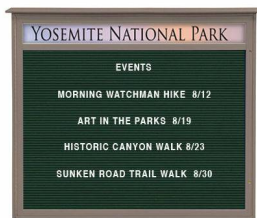

Outdoor Message Center Letter Board | 36" x 36" Single Door, Wall Mount

FOR CURRENT PRICING, VISIT THE ID # LISTED ABOVE

Product Details

- **Outdoor Message Board Letter with Header**
- Letter Board with Changeable Letters
- Display important messages and protect them from the elements
- Outdoor Letter Board Message Center **36x36**
- 5" High White Message Header Panel with Your Message
- **Personalized Message Header Printed Free**
- Your Text Message: Printed Max 3" High All Caps Black Helvetica Font
- Great for university campuses, parks, and golf courses
- Lockable door side mounted on a full-length piano hinge (Top Hinged for Landscape Orientation)
- Weather Resistant
- Maintenance-Free Recycled Plastic
- Impervious to chemicals and insects
- Will not rot, splinter, crack, or chip with the high density polyethylene construction
- Withstands typical outside elements: Not flood or waterproof
- Finished back panel adds structural integrity
- Removable interior surface
- Locks included with two keys
- 3/4" wide main frame / 1 1/2" wide door frame
- 5 1/2" exterior depth / 3 3/4" interior depth
- 8 1/2" rain cover depth
- **145 piece 2" Helvetica letter / number set included**
- Call to Customize Single Door Message Center Letter Board