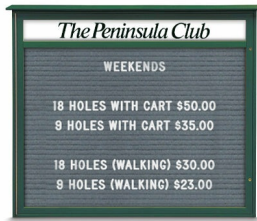

Outdoor Message Center Letter Board | 36" x 36" Single Door, Wall Mount

FOR CURRENT PRICING, VISIT THE ID # LISTED ABOVE

Product Details

- **Outdoor Message Board Letter with Header**
- Letter Board with Changeable Letters
- Display important messages and protect them from the elements
- Outdoor Letter Board Message Center **36x36**
- 5" High White Message Header Panel with Your Message
- **Personalized Message Header Printed Free**
- Your Text Message: Printed Max 3" High All Caps Black Helvetica Font
- Great for university campuses, parks, and golf courses
- Lockable door side mounted on a full-length piano hinge (Top Hinged for Landscape Orientation)
- Weather Resistant
- Maintenance-Free Recycled Plastic
- Impervious to chemicals and insects
- Will not rot, splinter, crack, or chip with the high density polyethylene construction
- Withstands typical outside elements: Not flood or waterproof
- Finished back panel adds structural integrity
- Removable interior surface
- Locks included with two keys
- 3/4" wide main frame / 1 1/2" wide door frame
- 5 1/2" exterior depth / 3 3/4" interior depth
- 8 1/2" rain cover depth
- **145 piece 2" Helvetica letter / number set included**
- Call to Customize Single Door Message Center Letter Board

Header Details

- UPPERCASE Helvetica vinyl lettering
- Black lettering on a 5" white header (3" max text height)

IMPORTANT HEADER ORDERING DETAILS

Please type your message in the text box provided below, we will try to keep your message on one line unless otherwise specified. If we can't fit your message on one line we will center your copy on two lines. For the customer that needs a specific font, color or text positioning, you may call customer service with your requests.