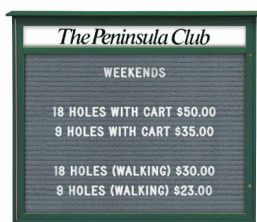

Outdoor Message Center Letter Board | 36" x 36" Single Door, Wall Mount

FOR CURRENT PRICING, VISIT THE ID # LISTED ABOVE

Product Details

- **Outdoor Message Board Letter with Header**
- Letter Board with Changeable Letters
- Display important messages and protect them from the elements
- Outdoor Letter Board Message Center **36x36**
- 5" High White Message Header Panel with Your Message
- **Personalized Message Header Printed Free**
- Your Text Message: Printed Max 3" High All Caps Black Helvetica Font
- Great for university campuses, parks, and golf courses
- Lockable door side mounted on a full-length piano hinge (Top Hinged for Landscape Orientation)
- Weather Resistant
- Maintenance-Free Recycled Plastic
- Impervious to chemicals and insects
- Will not rot, splinter, crack, or chip with the high density polyethylene construction
- Withstands typical outside elements: Not flood or waterproof
- Finished back panel adds structural integrity
- Removable interior surface
- Locks included with two keys
- 3/4" wide main frame / 1 1/2" wide door frame
- 5 1/2" exterior depth / 3 3/4" interior depth
- 8 1/2" rain cover depth
- **145 piece 2" Helvetica letter / number set included**
- Call to Customize Single Door Message Center Letter Board

Header Details

- UPPERCASE Helvetica vinyl lettering
- Black lettering on a 5" white header (3" max text height)

IMPORTANT HEADER ORDERING DETAILS

Please type your message in the text box provided below, we will try to keep your message on one line unless otherwise specified. If we can't fit your message on one line we will center your copy on two lines. For the customer that needs a specific font, color or text positioning, you may call customer service with your requests.