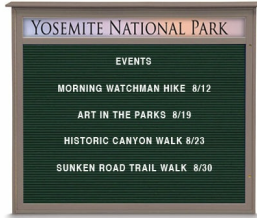

Outdoor Message Center Letter Board | 36" x 36" Single Door, Wall Mount

FOR CURRENT PRICING, VISIT THE ID # LISTED ABOVE

Product Details

- **Outdoor Message Board Letter with Header**
- Letter Board with Changeable Letters
- Display important messages and protect them from the elements
- Outdoor Letter Board Message Center **36x36**
- 5" High White Message Header Panel with Your Message
- **Personalized Message Header Printed Free**
- Your Text Message: Printed Max 3" High All Caps Black Helvetica Font
- Great for university campuses, parks, and golf courses
- Lockable door side mounted on a full-length piano hinge (Top Hinged for Landscape Orientation)
- Weather Resistant
- Maintenance-Free Recycled Plastic
- Impervious to chemicals and insects
- Will not rot, splinter, crack, or chip with the high density polyethylene construction
- Withstands typical outside elements: Not flood or waterproof
- Finished back panel adds structural integrity
- Removable interior surface
- Locks included with two keys
- 3/4" wide main frame / 1 1/2" wide door frame
- 5 1/2" exterior depth / 3 3/4" interior depth
- 8 1/2" rain cover depth
- **145 piece 2" Helvetica letter / number set included**
- Call to Customize Single Door Message Center Letter Board