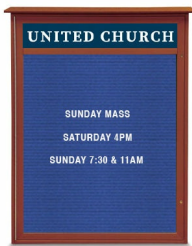

Outdoor Message Center Letter Board | 24" x 60" Single Door, Wall Mount

FOR CURRENT PRICING, VISIT THE ID # LISTED ABOVE

Product Details

- **Outdoor Message Board Letter with Header**
- Letter Board with Changeable Letters
- Display important messages and protect them from the elements
- Outdoor Letter Board Message Center **24x60**
- **5" High White Message Header Panel with Your Message**
- **Personalized Message Header Printed Free**
- Your Text Message: Printed Max 3" High All Caps Black Helvetica Font
- Great for university campuses, parks, and golf courses
- Lockable door side mounted on a full-length piano hinge (Top Hinged for Landscape Orientation)
- Weather Resistant
- Maintenance-Free Recycled Plastic
- Impervious to chemicals and insects
- Will not rot, splinter, crack, or chip with the high density polyethylene construction
- Withstands typical outside elements: Not flood or waterproof
- Finished back panel adds structural integrity
- Removable interior surface
- Locks included with two keys
- 3/4" wide main frame / 1 1/2" wide door frame
- 5 1/2" exterior depth / 3 3/4" interior depth
- 8 1/2" rain cover depth
- **145 piece 2" Helvetica letter / number set included**
- Call to Customize Single Door Message Center Letter Board

Header Details

- UPPERCASE Helvetica vinyl lettering
- Black lettering on a 5" white header (3" max text height)

IMPORTANT HEADER ORDERING DETAILS

Please type your message in the text box provided below, we will try to keep your message on one line unless otherwise specified. If we can't fit your message on one line we will center your copy on two lines. For the customer that needs a specific font, color or text positioning, you may call customer service with your requests.