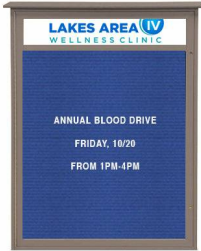

Outdoor "MINI" Message Center Letter Board 16" x 34" with Header (Left Hinged Single Door)

FOR CURRENT PRICING, VISIT THE ID # LISTED ABOVE

Product Details

- **Outdoor Message Board Letter with Header**
- Letter Board with Changeable Letters
- Display important messages and protect them from the elements
- Outdoor MINI Letter Board Message Center **16x34**
- 5" High White Message Header Panel with Your Message
- **Personalized Message Header Printed Free**
- Your Text Message: Printed Max 3" High All Caps Black Helvetica Font
- Great for university campuses, parks, and golf courses
- Lockable door side mounted on a full-length piano hinge
- Weather Resistant
- Maintenance-Free Recycled Plastic
- Impervious to chemicals and insects
- Will not rot, splinter, crack, or chip with the high density polyethylene construction
- Withstands typical outside elements: Not flood or waterproof
- Finished back panel adds structural integrity
- Removable interior surface
- Locks included with two keys
- 3/4" wide main frame / 1 1/2" wide door frame
- 5 1/2" exterior depth / 3 3/4" interior depth
- 8 1/2" rain cover depth
- **145 piece 2" Helvetica letter / number set included**
- Call to Customize Single Door Message Center Letter Board

Header Details

- UPPERCASE Helvetica vinyl lettering
- Black lettering on a 5" white header (3" max text height)

IMPORTANT HEADER ORDERING DETAILS

Please type your message in the text box provided below, we will try to keep your message on one line unless otherwise specified. If we can't fit your message on one line we will center your copy on two lines. For the customer that needs a specific font, color or text positioning, you may call customer service with your requests.