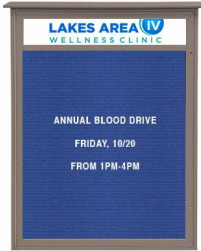

### Outdoor "MINI" Message Center Letter Board 16" x 34" with Header (Left Hinged Single Door)

FOR CURRENT PRICING, VISIT THE ID # LISTED ABOVE