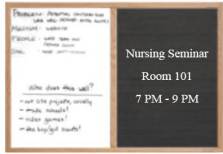

Combo Board 96x48 (Wooden Framed) Marker Board & Letter Board

FOR CURRENT PRICING, VISIT THE ID # LISTED ABOVE
FREE SHIPPING

Product Details

- Overall Combo Board Frame Size: 96" x 48"
- Wall display board divided into TWO PANELS
- Both panels are separated by a 1" wide wood divider
- **PANEL # 1: Durable White or Black Magnetic Porcelain Marker Board Surface**
- **PANEL # 2: Durable Vinyl Letterboard with 1/4" grooves allows for easy letter and number insertion**
- YOU CHOOSE which side the display board surface is positioned
- **Frame Orientation: Portrait or Landscape**
- Overall Combo Board Frame Depth: 3/4"
- Wood trim (1" WIDE) borders the combo board
- Available in (3) Wood Frame Finishes: Cherry, Light Oak, and Walnut
- Factory installed hangers placed on backside of display board
- Open Face combo board displays are for **INDOOR** use only

**LOOKING FOR A CUSTOM COMBO BOARD SIZE?
or NEED 3 DIVIDED PANELS?...**

CALL US FOR A QUOTE at