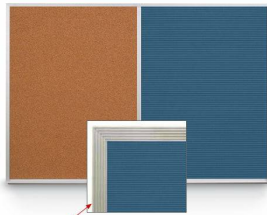

1/2" Wide Silver Trim Frame

Mounting Options

- Optional mounting brackets are available to help mount & secure your frame to the wall. These are ideal for larger boards where they add more security over the factory installed hangers provided.

Model	Overall Size	Useable Panel Size (Each Side)	Orientation	Ships Via	Shipping Wt
CBLBA-2412	24" Wide x 12" High	11 1/4" Wide x 11" High	Landscape	UPS	5 LBS