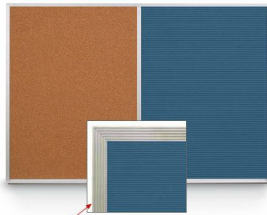

1/2" Wide Silver Trim Frame

Mounting Options

- Optional mounting brackets are available to help mount & secure your frame to the wall. These are ideal for larger boards where they add more security over the factory installed hangers provided.

Model	Overall Size	Useable Panel Size (Each Side)	Orientation	Ships Via	Shipping Wt
CBLBA-1818	18" Wide x 18" High	8 1/4" Wide x 17" High	Square	UPS	5 LBS