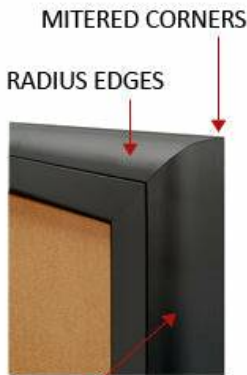

- Outdoor Enclosed Bulletin Board
- Aluminum Display Cabinet Construction
- Free Standing with 2 Posts (8 Foot)
- Corner Style: **Mitered Corners with Radius Edges**
- 2 Door Bulletin Board
- Sleek frame with **Radius Edges** accentuates messages
- Overall Corkboard Case Size: **48" Wide x 48" High**
- Full length piano hinges support each door
- Lockable Bulletin Board
- Security cam-lock on the front of each door (2 keys included)
- Overall Display Case Depth: 4"
- Interior Useable Depth: 2 5/8"
- 4 outdoor treated metal frame finishes
- Display Case Orientation: **LANDSCAPE**
- Break Resistant Acrylic Window (Lexan)
- Self sealing natural cork interior
- Weep holes provided on bottom to reduce condensation build-up
- Weather resistant aluminum backing with silicone sealant
- **Free Shipping 48x48 Outdoor Display Case w 2 Doors and Radius Edge**
- **Call to Buy Custom Outdoor Bulletin Board Stands w 1, 2 or 3 Doors**

WHAT ARE OUTDOOR POSTS? ()

Ordering Options

- Vinyl covering over corkboard
- Plastic Clear or Multi-Color Push Pins (100 per box)
- **Door Window: Break Resistant or Tempered Glass**
 - Break Resistant Acrylic: 1/8" thick, lightweight (Standard)
 - 1/4" Tempered Glass for public environments and locations that require this added safety feature. (Upcharge)
 - If chosen we will use our heavy duty door that will change one of 2 dimensions by 1/2". We will contact you if you do not indicate which dimension you would like adjusted in your order notes.
 - The viewable area can decrease by 1/2" or the overall size can be increased by 1/2".

**INCLUDES
2 POSTS**

Weather Resistant Aluminum

RADIUS EDGES on ALL 4 Sides
Sleek and Contemporary Design

Model	Overall Size	Viewable Area (per door)	Number of Doors	Ships Via	Weight
LSCBBR234-4848	48" Wide x 48" High	19 1/4" x 43"	2	Freight	93 LBS