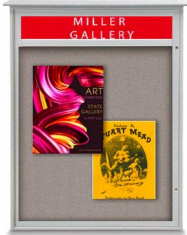

36" x 36" Viewable Area Outdoor Message Center Cork Board with Header | LEFT Hinged Single Door

FOR CURRENT PRICING, VISIT THE ID # LISTED ABOVE

Product Details

- Outdoor Message Center with Header
- **36 X 36** Viewing Window Area
- Wall Message Display Board
- 5" High White Message Header Panel with Your Message
- Personalized Message Header **Printed Free**
- Your Text Message: Printed Max 3" High All Caps Black Helvetica Font
- Eco-Friendly Recycled Plastic Construction
- Cork Board Interior Panel
- Overall size will vary based on orientation selected (see size chart below)
- Locking Display Case with Two Keys
- Single Door mounted on a full length piano hinge
- Natural Tan Cork Board Surface
- OPTIONAL: 1/16" **BLACK RECYCLED RUBBER** laminated on Fiber backing board
- Optional LED Lighting Available
- Weather Resistant Made for the Outdoors
- Cabinet withstands typical outside elements: Not flood or waterproof
- Bottom Cabinet Weep Holes help expel any water
- Vents help reduce any condensation buildup
- Eco-Friendly, Maintenance Free
- Constructed from high density Recycled Plastic
- Will Not Rot, Splinter or Crack
- Finished back panel adds structural integrity
- Removable interior cork board surface
- Exterior Cabinet Slanted Rain Shield (Roof Overhang)
- Call For Outdoor Custom Message Center Sizes Wall Mount or Free Standing
- 3/4" wide main frame
- 1 1/2" wide door frame
- 5 1/2" exterior depth
- 3 3/4" interior depth
- 8 1/2" rain cover depth

Header Details

- UPPERCASE Helvetica vinyl lettering
- Black lettering on a 5" white header (**3" max text height**)

IMPORTANT HEADER ORDERING DETAILS

Please type your message in the text box provided below, we will try to keep your message on one line unless otherwise specified. If we can't fit your message on one line we will center your copy on two lines. For the customer that needs a specific font, color or text positioning, you may call customer service with your requests.