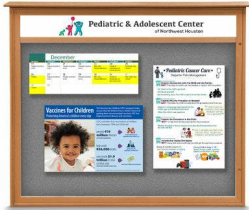

36" x 36" Outdoor Message Center Cork Board with Header (Left Hinged Single Door)

FOR CURRENT PRICING, VISIT THE ID # LISTED ABOVE

- **Outdoor Message Center**
- **Message Center Size 36x36**
- Wall Mount, Single Door Message Board
- 5" High White Message Header Panel with Your Message
- Personalized Message Header **Printed Free**
- Your Text Message: Printed Max 3" High All Caps Black Helvetica Font
- Weather Resistant Display Cabinet
- **Cork Bulletin Board Interior**
- **Eco-Friendly, Maintenance Free Faux Wood**
- **Recycled Plastic Construction**
- **Constructed from high density Polyethylene**
- **Will not rot, splinter or crack**
- Display important messages and protect them from the elements
- Great for university campuses, parks, and golf courses
- LEFT Hinged Door: mounted on a full length piano hinge
- Locking Message Board Display
- Front CAM lock with 2 Keys
- **Removable Cork Board Interior Surface Panel**
- Slanted Overhang Rain Cover
- Cabinet Withstands typical outside elements: Not flood or waterproof
- Finished back panel adds structural integrity
- OPTIONAL: 1/16" **BLACK RECYCLED RUBBER** laminated on Fiber backing board
- **LED Illuminated display cases are Optional**
- **Call For Custom Size Message Board Outdoor Display Case**
- 3/4" wide main frame
- 1 1/2" wide door frame
- 5 1/2" exterior depth
- 3 3/4" interior depth
- 8 1/2" rain cover depth