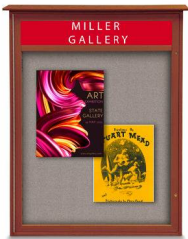

24" x 36" Viewable Area Outdoor Message Center Cork Board with Header | LEFT Hinged Single Door

FOR CURRENT PRICING, VISIT THE ID # LISTED ABOVE

Product Details

- **Outdoor Message Center with Header**
- **24 x 36 Viewing Window Area**
- Wall Message Display Board
- 5" High White Message Header Panel with Your Message
- **Personalized Message Header Printed Free**
- **Your Text Message: Printed Max 3" High All Caps Black Helvetica Font**
- Eco-Friendly Recycled Plastic Construction
- **Cork Board Interior Panel**
- **Overall size will vary based on orientation selected (see size chart below)**
- Locking Display Case with Two Keys
- Single Door mounted on a full length piano hinge
- Natural Tan Cork Board Surface
- **OPTIONAL: 1/16" BLACK RECYCLED RUBBER** laminated on Fiber backing board
- **Optional LED Lighting Available**
- Weather Resistant Made for the Outdoors
- Cabinet withstands typical outside elements: Not flood or waterproof
- Bottom Cabinet Weep Holes help expel any water
- Vents help reduce any condensation buildup
- **Eco-Friendly, Maintenance Free**
- **Constructed from high density Recycled Plastic**
- **Will Not Rot, Splinter or Crack**
- Finished back panel adds structural integrity
- Removable interior cork board surface
- Exterior Cabinet Slanted Rain Shield (Roof Overhang)
- **Call For Outdoor Custom Message Center Sizes Wall Mount or Free Standing**
- 3/4" wide main frame
- 1 1/2" wide door frame
- 5 1/2" exterior depth
- 3 3/4" interior depth
- 8 1/2" rain cover depth