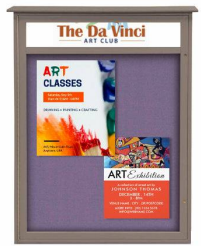

18" x 24" Outdoor Message Center Cork Board with Header (Left Hinged Single Door)

FOR CURRENT PRICING, VISIT THE ID # LISTED ABOVE

- **Outdoor Message Center**
- **Message Center Size 18x24**
- Wall Mount, Single Door Message Board
- 5" High White Message Header Panel with Your Message
- Personalized Message Header **Printed Free**
- Your Text Message: Printed Max 3" High All Caps Black Helvetica Font
- Weather Resistant Display Cabinet
- **Cork Bulletin Board Interior**
- **Eco-Friendly, Maintenance Free Faux Wood**
- **Recycled Plastic Construction**
- **Constructed from high density Polyethylene**
- **Will not rot, splinter or crack**
- Display important messages and protect them from the elements
- Great for university campuses, parks, and golf courses
- LEFT Hinged Door: mounted on a full length piano hinge
- Locking Message Board Display
- Front CAM lock with 2 Keys
- **Removable Cork Board Interior Surface Panel**
- Slanted Overhang Rain Cover
- Cabinet Withstands typical outside elements: Not flood or waterproof
- Finished back panel adds structural integrity
- OPTIONAL: 1/16" **BLACK RECYCLED RUBBER** laminated on Fiber backing board
- **LED Illuminated display cases are Optional**
- **Call For Custom Size Message Board Outdoor Display Case**
- 3/4" wide main frame
- 1 1/2" wide door frame
- 5 1/2" exterior depth
- 3 3/4" interior depth
- 8 1/2" rain cover depth

Header Details

- UPPERCASE Helvetica vinyl lettering
- Black lettering on a 5" white header (**3" max text height**)

IMPORTANT HEADER ORDERING DETAILS

Please type your message in the text box provided below, we will try to keep your message on one line unless otherwise specified. If we can't fit your message on one line we will center your copy on two lines. For the customer that needs a specific font, color or text positioning, you may call customer service with your requests.