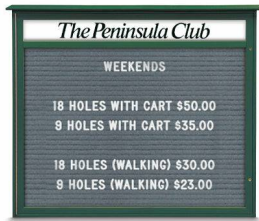

Outdoor Message Center Letter Board | 36" x 36" Single Door, Wall Mount

FOR CURRENT PRICING, VISIT THE ID # LISTED ABOVE

Product Details

- **Outdoor Message Board Letter with Header**
- Letter Board with Changeable Letters
- Display important messages and protect them from the elements
- Outdoor Letter Board Message Center **36x36**
- 5" High White Message Header Panel with Your Message
- **Personalized Message Header Printed Free**
- Your Text Message: Printed Max 3" High All Caps Black Helvetica Font
- Great for university campuses, parks, and golf courses
- Lockable door side mounted on a full-length piano hinge (Top Hinged for Landscape Orientation)
- Weather Resistant
- Maintenance-Free Recycled Plastic
- Impervious to chemicals and insects
- Will not rot, splinter, crack, or chip with the high density polyethylene construction
- Withstands typical outside elements: Not flood or waterproof
- Finished back panel adds structural integrity
- Removable interior surface
- Locks included with two keys
- 3/4" wide main frame / 1 1/2" wide door frame
- 5 1/2" exterior depth / 3 3/4" interior depth
- 8 1/2" rain cover depth
- **145 piece 2" Helvetica letter / number set included**
- Call to Customize Single Door Message Center Letter Board

Header Details

- UPPERCASE Helvetica vinyl lettering
- Black lettering on a 5" white header (3" max text height)

IMPORTANT HEADER ORDERING DETAILS

Please type your message in the text box provided below, we will try to keep your message on one line unless otherwise specified. If we can't fit your message on one line we will center your copy on two lines. For the customer that needs a specific font, color or text positioning, you may call customer service with your requests.