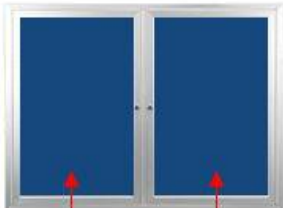

96x30 Enclosed Indoor Bulletin Boards with Radius Edge (2 DOORS)

FOR CURRENT PRICING, VISIT THE ID # LISTED ABOVE

Product Details

- Indoor Enclosed Bulletin Board
- **Contemporary Radius Corners**
- Aluminum Display Case Construction
- **2 Door Bulletin Board**
- Wall Mount Cork Bulletin Board
- **Overall Size: 96" Wide x 30" High**
- Sleek radius frame accentuates messages
- Features full length piano hinges support each door
- Lockable Bulletin Board
- Security cam-lock on front of each door (2 keys included)
- Overall Case Depth: 2"
- Interior Useable Depth: 5/8"
- 4 metal frame finishes
- Frame Orientation: All sizes come standard in **LANDSCAPE** orientation
- Break Resistant Acrylic: Ideal for high traffic public environments
- Self sealing natural cork interior
- 2 Door Enclosed Bulletin Board 96x30 Radius Corners for INDOOR use
- **Call For Custom 2, 3, 4 Door Bulletin Board Display Cases**

Ordering Options

- Fabric covering over corkboard
- Painted Cork and Fabric Colors over Cork
- Plastic Clear or Multi-Color Push Pins (100 per box)
- **Door Window: Break Resistant or Tempered Glass**
 - Break Resistant Acrylic: 1/8" thick, lightweight (Standard)
 - 1/4" Tempered Glass for public environments and locations that require this added safety feature. (Upcharge)
 - If chosen we will use our heavy duty door that will change one of 2 dimensions by 1/2". We will contact you if you do not indicate which dimension you would like adjusted in your order notes.
 - The viewable area can decrease by 1/2" or the overall size can be increased by 1/2".

OPTIONAL FABRIC COLORS
(SHOWN IN **COBALT ACCENT**)

Model	Overall Size	Viewable Area (per door)	Number of Doors	Ships Via	Weight
SCIBBR234-9630	96" Wide x 30" High	43 1/4" x 25"	2	Freight	70 LBS