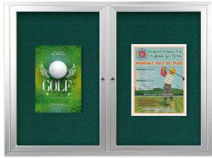

96x30 Enclosed Indoor Bulletin Boards with Radius Edge (2 DOORS)

FOR CURRENT PRICING, VISIT THE ID # LISTED ABOVE

Product Details

- Indoor Enclosed Bulletin Board
- **Contemporary Radius Corners**
- Aluminum Display Case Construction
- **2 Door Bulletin Board**
- Wall Mount Cork Bulletin Board
- **Overall Size: 96" Wide x 30" High**
- Sleek radius frame accentuates messages
- Features full length piano hinges support each door
- Lockable Bulletin Board
- Security cam-lock on front of each door (2 keys included)
- Overall Case Depth: 2"
- Interior Useable Depth: 5/8"
- 4 metal frame finishes
- Frame Orientation: All sizes come standard in **LANDSCAPE** orientation
- Break Resistant Acrylic: Ideal for high traffic public environments
- Self sealing natural cork interior
- 2 Door Enclosed Bulletin Board 96x30 Radius Corners for INDOOR use
- **Call For Custom 2, 3, 4 Door Bulletin Board Display Cases**

Ordering Options

- Fabric covering over corkboard
- Painted Cork and Fabric Colors over Cork
- Plastic Clear or Multi-Color Push Pins (100 per box)
- **Door Window: Break Resistant or Tempered Glass**
 - Break Resistant Acrylic: 1/8" thick, lightweight (Standard)
 - 1/4" Tempered Glass for public environments and locations that require this added safety feature. (Upcharge)
 - If chosen we will use our heavy duty door that will change one of 2 dimensions by 1/2". We will contact you if you do not indicate which dimension you would like adjusted in your order notes.
 - The viewable area can decrease by 1/2" or the overall size can be increased by 1/2".