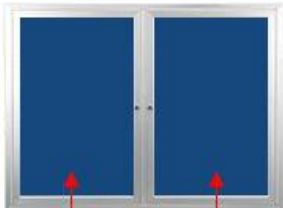

96x24 Enclosed Indoor Bulletin Boards with Radius Edge (2 DOORS)

FOR CURRENT PRICING, VISIT THE ID # LISTED ABOVE

Product Details

- Indoor Enclosed Bulletin Board
- **Contemporary Radius Corners**
- Aluminum Display Case Construction
- **2 Door Bulletin Board**
- Wall Mount Cork Bulletin Board
- **Overall Size: 96" Wide x 24" High**
- Sleek radius frame accentuates messages
- Features full length piano hinges support each door
- Lockable Bulletin Board
- Security cam-lock on front of each door (2 keys included)
- Overall Case Depth: 2"
- Interior Useable Depth: 5/8"
- 4 metal frame finishes
- Frame Orientation: All sizes come standard in **LANDSCAPE** orientation
- Break Resistant Acrylic: Ideal for high traffic public environments
- Self sealing natural cork interior
- 2 Door Enclosed Bulletin Board 96x24 Radius Corners for INDOOR use
- **Call For Custom 2, 3, 4 Door Bulletin Board Display Cases**

Ordering Options

- Fabric covering over corkboard
- Painted Cork and Fabric Colors over Cork
- Plastic Clear or Multi-Color Push Pins (100 per box)
- **Door Window: Break Resistant or Tempered Glass**
 - Break Resistant Acrylic: 1/8" thick, lightweight (Standard)
 - 1/4" Tempered Glass for public environments and locations that require this added safety feature. (Upcharge)
 - If chosen we will use our heavy duty door that will change one of 2 dimensions by 1/2". We will contact you if you do not indicate which dimension you would like adjusted in your order notes.
 - The viewable area can decrease by 1/2" or the overall size can be increased by 1/2".

OPTIONAL FABRIC COLORS
(SHOWN IN **COBALT ACCENT**)

Model	Overall Size	Viewable Area (per door)	Number of Doors	Ships Via	Weight
SCIBBR234-9624	96" Wide x 24" High	43 1/4" x 19"	2	Freight	56 LBS