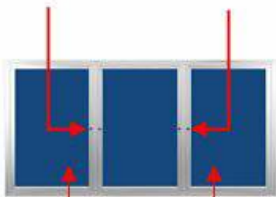

Three Door Bulletin Board Display Case with Radius Edge Corners | Indoor 72x30 Metal Cabinet

FOR CURRENT PRICING, VISIT THE ID # LISTED ABOVE

Product Details

- 3-Door Indoor Bulletin Board Display Case
- Wall Mount, Lockable Display Case 72x30
- Contemporary Radius Cabinet Corners
- Aluminum Display Case Construction
- Overall Size: 72" Wide x 30" High
- Sleek radius edges accentuate cabinet messages
- Post Large Posers/Signs or Smaller Notices, Photos, Documents, Etc.
- Full-length piano hinges support each door
- Lockable Enclosed Bulletin Board
- Security cam-lock on front of each door (2 keys included)
- Overall Case Depth: 2"
- Interior Useable Depth: 5/8"
- Four metal cabinet finishes
- Display Case Orientation: **Landscape**
- Break-Resistant Clear Acrylic Window
- Self-healing tan cork bulletin board
- **Optional:** Fabric-Covered Cork in Various Finishes
- **Optional:** Tempered Glass
- 3 Door Display Cases **for Indoor Use**
- Contact Us for Custom 2, 3, 4 Door Bulletin Board Display Cases

Ordering Options

- Fabric covering over corkboard
- Painted Cork and Fabric Colors over Cork
- Plastic Clear or Multi-Color Push Pins (100 per box)
- **Door Window: Break Resistant or Tempered Glass**
 - Break Resistant Acrylic: 1/8" thick, lightweight (Standard)
 - 1/4" Tempered Glass for public environments and locations that require this added safety feature. (Upcharge)
 - If chosen we will use our heavy duty door that will change one of 2 dimensions by 1/2". We will contact you if you do not indicate which dimension you would like adjusted in your order notes.
 - The viewable area can decrease by 1/2" or the overall size can be increased by 1/2".

SECURITY CAM LOCK

OPTIONAL FABRIC COLORS
(SHOWN IN COBALT ACCENT)

Model	Overall Size	Viewable Area (per door)	Number of Doors	Ships Via	Weight
SCIBBR234-7230-3D	72" Wide x 30" High	19 1/2" x 25"	3	Freight	52 LBS