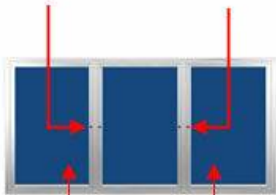

84x36 Enclosed Indoor Bulletin Boards with Radius Edge (3 DOORS)

FOR CURRENT PRICING, VISIT THE ID # LISTED ABOVE

Product Details

- Indoor Enclosed Bulletin Board
- **Contemporary Radius Corners**
- Aluminum Display Case Construction
- **3 Door Bulletin Board**
- Wall Mount Cork Bulletin Board
- **Overall Size: 84" Wide x 36" High**
- Sleek radius frame accentuates messages
- Features full length piano hinges support each door
- Lockable Bulletin Board
- Security cam-lock on front of each door (2 keys included)
- Overall Case Depth: 2"
- Interior Useable Depth: 5/8"
- 4 metal frame finishes
- Frame Orientation: All sizes come standard in **LANDSCAPE** orientation
- Break Resistant Acrylic: Ideal for high traffic public environments
- Self sealing natural cork interior
- 3 Door Enclosed Bulletin Board 84x36 Radius Corners for INDOOR use
- **Call For Custom 2, 3, 4 Door Bulletin Board Display Cases**

Ordering Options

- Fabric covering over corkboard
- Painted Cork and Fabric Colors over Cork
- Plastic Clear or Multi-Color Push Pins (100 per box)
- **Door Window: Break Resistant or Tempered Glass**
 - Break Resistant Acrylic: 1/8" thick, lightweight (Standard)
 - 1/4" Tempered Glass for public environments and locations that require this added safety feature. (Upcharge)
 - If chosen we will use our heavy duty door that will change one of 2 dimensions by 1/2". We will contact you if you do not indicate which dimension you would like adjusted in your order notes.
 - The viewable area can decrease by 1/2" or the overall size can be increased by 1/2".

SECURITY CAM LOCK

OPTIONAL FABRIC COLORS
(SHOWN IN COBALT ACCENT)

Model	Overall Size	Viewable Area (per door)	Number of Doors	Ships Via	Weight
SCIBBR234-8436-3D	84" Wide x 36" High	23 1/2" x 31"	3	Freight	73 LBS