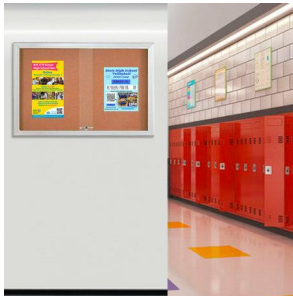

Indoor Enclosed Bulletin Cork Boards 84 x 36 with Sliding Glass Doors (with RADIUS EDGE)

FOR CURRENT PRICING, VISIT THE ID # LISTED ABOVE

Product Details

- Indoor Enclosed Bulletin Board
- **Contemporary Radius Edge Frame**
- **Overall Size: 84" Wide x 36" High**
- 3 Sliding Glass Doors
- Aluminum Cabinet Construction
- Standard Finish: Satin anodized aluminum frame
- Wall Mount Display Case
- **Lockable Glass Doors**
- Secured with ratchet lock (two keys included)
- Self-sealing natural cork interior
- Tempered glass is used for the sliding doors
- 1" Wide Main Frame
- 4" Case Depth
- **Sliding Glass Bulletin Board For INDOOR DISPLAY ONLY**
- **FREE SHIPPING: Radius Edge 84x36 Sliding Glass Message Boards**
- Call For Custom Bulletin Board and Corkboard Sizes

Ordering Options

- Painted Cork and Fabric Colors over Cork
- Plastic Clear or Multi-Color Push Pins (100 per box)
- LED lighting available. Contact us for pricing

84 x 36

Cork Board with Sliding doors
with Radius Edge