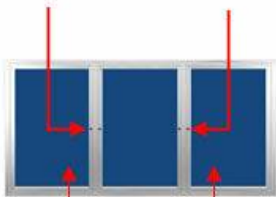

84x30 Enclosed Indoor Bulletin Boards with Radius Edge (3 DOORS)

FOR CURRENT PRICING, VISIT THE ID # LISTED ABOVE

Product Details

- Indoor Enclosed Bulletin Board
- **Contemporary Radius Corners**
- Aluminum Display Case Construction
- **3 Door Bulletin Board**
- Wall Mount Cork Bulletin Board
- **Overall Size: 84" Wide x 30" High**
- Sleek radius frame accentuates messages
- Features full length piano hinges support each door
- Lockable Bulletin Board
- Security cam-lock on front of each door (2 keys included)
- Overall Case Depth: 2"
- Interior Useable Depth: 5/8"
- 4 metal frame finishes
- Frame Orientation: All sizes come standard in **LANDSCAPE** orientation
- Break Resistant Acrylic: Ideal for high traffic public environments
- Self sealing natural cork interior
- 3 Door Enclosed Bulletin Board 84x30 Radius Corners for INDOOR use
- **Call For Custom 2, 3, 4 Door Bulletin Board Display Cases**

Ordering Options

- Fabric covering over corkboard
- Painted Cork and Fabric Colors over Cork
- Plastic Clear or Multi-Color Push Pins (100 per box)
- **Door Window: Break Resistant or Tempered Glass**
 - Break Resistant Acrylic: 1/8" thick, lightweight (Standard)
 - 1/4" Tempered Glass for public environments and locations that require this added safety feature. (Upcharge)
 - If chosen we will use our heavy duty door that will change one of 2 dimensions by 1/2". We will contact you if you do not indicate which dimension you would like adjusted in your order notes.
 - The viewable area can decrease by 1/2" or the overall size can be increased by 1/2".

SECURITY CAM LOCK

OPTIONAL FARBIC COLORS
(SHOWN IN COBALT ACCENT)

Model	Overall Size	Viewable Area (per door)	Number of Doors	Ships Via	Weight
SCIBBR234-8430-3D	84" Wide x 30" High	23 1/2" x 25"	3	Freight	61 LBS