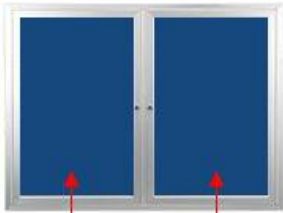

40x40 Enclosed Indoor Bulletin Boards with Radius Edge (2 DOORS)

FOR CURRENT PRICING, VISIT THE ID # LISTED ABOVE

Product Details

- Indoor Enclosed Bulletin Board
- **Contemporary Radius Corners**
- Aluminum Display Case Construction
- **2 Door Bulletin Board**
- Wall Mount Cork Bulletin Board
- **Overall Size: 40" Wide x 40" High**
- Sleek radius frame accentuates messages
- Features full length piano hinges support each door
- Lockable Bulletin Board
- Security cam-lock on front of each door (2 keys included)
- Overall Case Depth: 2"
- Interior Useable Depth: 5/8"
- 4 metal frame finishes
- Frame Orientation: All sizes come standard in **SQUARE** orientation
- Break Resistant Acrylic: Ideal for high traffic public environments
- Self sealing natural cork interior
- 2 Door Enclosed Bulletin Board 40x40 Radius Corners for INDOOR use
- **Call For Custom 2, 3, 4 Door Bulletin Board Display Cases**

OPTIONAL FABRIC COLORS
(SHOWN IN **COBALT ACCENT**)

Ordering Options

- Fabric covering over corkboard
- Painted Cork and Fabric Colors over Cork
- Plastic Clear or Multi-Color Push Pins (100 per box)
- **Door Window: Break Resistant or Tempered Glass**
 - Break Resistant Acrylic: 1/8" thick, lightweight (Standard)
 - 1/4" Tempered Glass for public environments and locations that require this added safety feature. (Upcharge)
 - If chosen we will use our heavy duty door that will change one of 2 dimensions by 1/2". We will contact you if you do not indicate which dimension you would like adjusted in your order notes.
 - The viewable area can decrease by 1/2" or the overall size can be increased by 1/2".

Model	Overall Size	Viewable Area (per door)	Number of Doors	Ships Via	Weight
SCIBBR234-4040	40" Wide x 40" High	15 1/4" x 35"	2	Freight	39 LBS