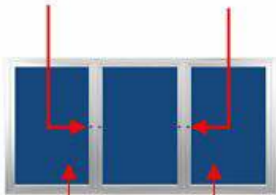

## 96x36 Enclosed Indoor Bulletin Boards with Radius Edge (3 DOORS)

FOR CURRENT PRICING, VISIT THE ID # LISTED ABOVE

### Product Details

- Indoor Enclosed Bulletin Board
- **Contemporary Radius Corners**
- Aluminum Display Case Construction
- **3 Door Bulletin Board**
- Wall Mount Cork Bulletin Board
- **Overall Size: 96" Wide x 36" High**
- Sleek radius frame accentuates messages
- Features full length piano hinges support each door
- Lockable Bulletin Board
- Security cam-lock on front of each door (2 keys included)
- Overall Case Depth: 2"
- Interior Useable Depth: 5/8"
- 4 metal frame finishes
- Frame Orientation: All sizes come standard in **LANDSCAPE** orientation
- Break Resistant Acrylic: Ideal for high traffic public environments
- Self sealing natural cork interior
- 3 Door Enclosed Bulletin Board 96x36 Radius Corners for INDOOR use
- **Call For Custom 2, 3, 4 Door Bulletin Board Display Cases**

### Ordering Options

- Fabric covering over corkboard
- Painted Cork and Fabric Colors over Cork
- Plastic Clear or Multi-Color Push Pins (100 per box)
- **Door Window: Break Resistant or Tempered Glass**
  - Break Resistant Acrylic: 1/8" thick, lightweight (Standard)
  - 1/4" Tempered Glass for public environments and locations that require this added safety feature. (Upcharge)
    - If chosen we will use our heavy duty door that will change one of 2 dimensions by 1/2". We will contact you if you do not indicate which dimension you would like adjusted in your order notes.
    - The viewable area can decrease by 1/2" or the overall size can be increased by 1/2".

### SECURITY CAM LOCK

OPTIONAL FABRIC COLORS  
(SHOWN IN COBALT ACCENT)

Model	Overall Size	Viewable Area (per door)	Number of Doors	Ships Via	Weight
SCIBBR234-9636-3D	96" Wide x 36" High	27 1/2" x 43"	3	Freight	83 LBS