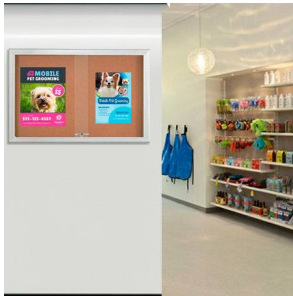

Indoor Enclosed Bulletin Cork Boards 84 x 30 with Sliding Glass Doors (with RADIUS EDGE)

FOR CURRENT PRICING, VISIT THE ID # LISTED ABOVE

Product Details

- Indoor Enclosed Bulletin Board
- **Contemporary Radius Edge Frame**
- **Overall Size: 84" Wide x 30" High**
- 3 Sliding Glass Doors
- Aluminum Cabinet Construction
- Standard Finish: Satin anodized aluminum frame
- Wall Mount Display Case
- Lockable Glass Doors
- Secured with ratchet lock (two keys included)
- Self-sealing natural cork interior
- Tempered glass is used for the sliding doors
- 1" Wide Main Frame
- 4" Case Depth
- **Sliding Glass Bulletin Board For INDOOR DISPLAY ONLY**
- **FREE SHIPPING: Radius Edge 84x30 Sliding Glass Message Boards**
- Call For Custom Bulletin Board and Corkboard Sizes

Ordering Options

- Painted Cork and Fabric Colors over Cork
- Plastic Clear or Multi-Color Push Pins (100 per box)
- LED lighting available. Contact us for pricing

84 x 30

Cork Board with Sliding doors
with Radius Edge