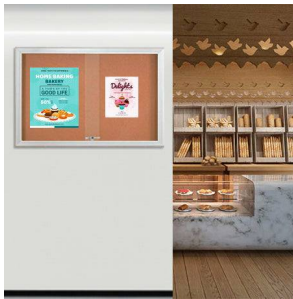

Indoor Enclosed Bulletin Cork Boards 60 x 36 with Sliding Glass Doors + Radius Edge Metal Cabinet Corners

FOR CURRENT PRICING, VISIT THE ID # LISTED ABOVE

Product Details

- Indoor Enclosed Bulletin Board Display Case
- Metal Cabinet with Two Sliding Glass Doors
- Contemporary Radius Edge Cabinet Corners
- Overall Size: 60" Wide x 36" High
- Aluminum Cabinet Construction
- Standard Finish: Satin Silver
- Wall Mount Display Case
- **Tempered Glass** Sliding Doors
- Smooth, Safe, Sleek Radius Edge Mitered Cut Corners
- Lockable Glass Doors
- Secured with ratchet lock (two keys included)
- Self-Healing natural cork bulletin board interior
- 1" Wide Main Frame
- 4" Case Depth
- Sliding Glass Bulletin Board for **Indoor Display Only**
- **FREE SHIPPING**: Radius Edge 60x36 Sliding Glass Message Boards
- Contact Us for Custom Bulletin Board and Corkboard Sizes

Ordering Options

- Painted Cork and Fabric Colors over Cork
- Plastic Clear or Multi-Color Push Pins (100 per box)
- LED lighting available. Contact us for pricing

60 x 36

Cork Board with Sliding doors
with Radius Edge