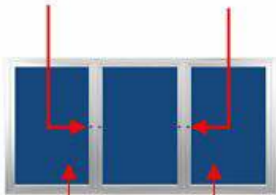

96x30 Enclosed Indoor Bulletin Boards with Radius Edge (3 DOORS)

FOR CURRENT PRICING, VISIT THE ID # LISTED ABOVE

Product Details

- Indoor Enclosed Bulletin Board
- **Contemporary Radius Corners**
- Aluminum Display Case Construction
- **3 Door Bulletin Board**
- Wall Mount Cork Bulletin Board
- **Overall Size: 96" Wide x 30" High**
- Sleek radius frame accentuates messages
- Features full length piano hinges support each door
- Lockable Bulletin Board
- Security cam-lock on front of each door (2 keys included)
- Overall Case Depth: 2"
- Interior Useable Depth: 5/8"
- 4 metal frame finishes
- Frame Orientation: All sizes come standard in **LANDSCAPE** orientation
- Break Resistant Acrylic: Ideal for high traffic public environments
- Self sealing natural cork interior
- 3 Door Enclosed Bulletin Board 96x30 Radius Corners for INDOOR use
- **Call For Custom 2, 3, 4 Door Bulletin Board Display Cases**

Ordering Options

- Fabric covering over corkboard
- Painted Cork and Fabric Colors over Cork
- Plastic Clear or Multi-Color Push Pins (100 per box)
- **Door Window: Break Resistant or Tempered Glass**
 - Break Resistant Acrylic: 1/8" thick, lightweight (Standard)
 - 1/4" Tempered Glass for public environments and locations that require this added safety feature. (Upcharge)
 - If chosen we will use our heavy duty door that will change one of 2 dimensions by 1/2". We will contact you if you do not indicate which dimension you would like adjusted in your order notes.
 - The viewable area can decrease by 1/2" or the overall size can be increased by 1/2".

SECURITY CAM LOCK

OPTIONAL FABRIC COLORS
(SHOWN IN COBALT ACCENT)

Model	Overall Size	Viewable Area (per door)	Number of Doors	Ships Via	Weight
SCIBBR234-9630-3D	96" Wide x 30" High	27 1/2" x 30"	3	Freight	70 LBS