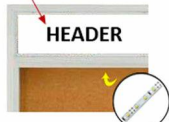

### Product Details

**96 x 30**  
Indoor Cork Board  
Radius Edge  
Sliding Glass Door with Header & Lights

SLIDING GLASS DOORS  
PROVIDE EASY ACCESS  
(PICTURES SHOWN, NOT TO SCALE)

**BLACK LETTERING ON A 5" HIGH WHITE HEADER**

CONCEALED LIGHTING

CUSTOM HEADERS  
ARE AVAILABLE

- Sliding Glass Bulletin Boards
- 2 Tempered Glass Doors
- Overall Bulletin Board Size: **96" Wide x 30" High**
- Wall Mount Display Case
- Aluminum Cabinet Construction
- Contemporary Radius Edge Frame with Mitered Corners
- 5" High White Message Header Panel
- **Energy-Efficient, Long Lasting LED Strip Lights**
- Plastic finger pulls are provided on each door for easy sliding
- Lockable Glass Doors
- Secured with ratchet lock (two keys included)
- Self-sealing natural cork interior
- 1" Wide Main Frame
- Standard Metal frame Finish: Satin Silver
- 4" Case Depth
- **For INDOOR DISPLAY USE ONLY**
- Sliding 2 Door Glass Bulletin Boards - **FREE SHIPPING (freight)**
- Call for Custom Bulletin Boards Indoor and Outdoor

### Header Details

- UPPERCASE Helvetica vinyl lettering
- Black lettering on a 5" white header (3" max text height)