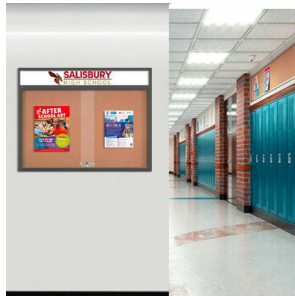

## Indoor Bulletin Cork Boards 60x30 with Personalized Header (RADIUS EDGE) (Sliding Glass Doors)

FOR CURRENT PRICING, VISIT THE ID # LISTED ABOVE

### Product Details

**60 x 30**

Indoor Cork Board  
Radius Edge

Sliding Glass Door with Header & Lights

SLIDING GLASS DOORS  
PROVIDE EASY ACCESS  
(PICTURES SHOWN, NOT TO SCALE)

- Indoor Enclosed Bulletin Board
- Aluminum metal frame case
- Contemporary [Radius Edge Frame with Mitered Corners](#)
- Wall Mount Display Case
- Overall Message Display Board Size: **60" Wide x 30" High**
- 2 Sliding Glass Doors
- Tempered Glass
- Plastic finger pulls are provided on each door for easy sliding
- Frame Finish: Satin anodized aluminum frame
- [Lockable Glass Doors](#)
- Glass Doors Secured with ratchet lock (two keys included)
- Self-sealing natural cork board interior
- 1" Wide Main Frame
- 4" Case Depth
- **For INDOOR DISPLAY USE ONLY**
- 60 x 30 Glass Bulletin Boards w Header **FREE SHIPPING (freight)**
- Call for Custom Cork Bulletin Boards Indoor and Outdoor